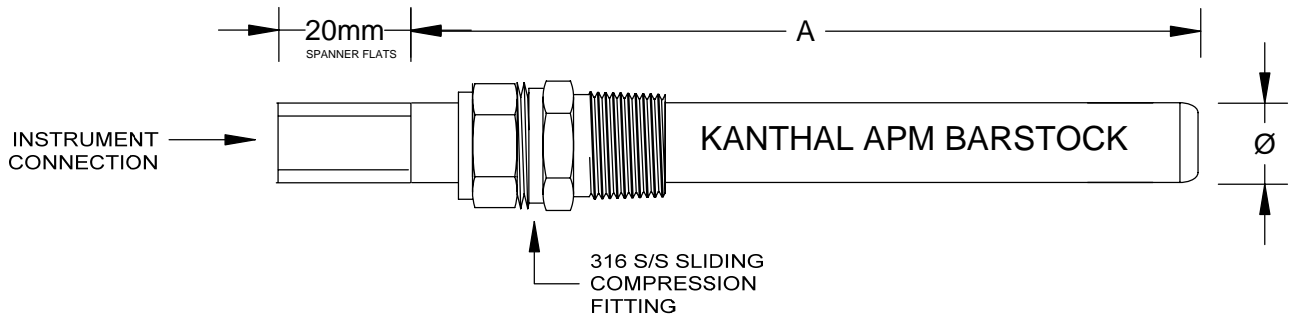

KANTHAL APM BARSTOCK - MAX CONTINUOUS OPERATING TEMPERATURE 1425°C

CUSTOM MADE THERMOWELLS
MACHINED IN AUSTRALIA BY
TEMPERATURE CONTROLS PTY LTD

CUT TO SIZE FROM THE
FOLLOWING STOCK LENGTHS

Material	Diameter	Stock Length
Kanthal APM	12.0mm Ø	700mm
Kanthal APM	16.0mm Ø	1,000mm
Kanthal APM	26.67mm Ø	800mm

BARSTOCK PARALLEL THERMOWELL (LITERATURE 1719 & 1718)

TEMPERATURE CONTROLS PTY LTD Certificate No: QEC 14412
ISO 9001

CONDITIONS

THIS DRAWING IS OUR EXCLUSIVE PROPERTY AND MUST NOT BE COPIED OR HANDED TO ANY OTHER PARTIES WITH OUT WRITTEN PERMISSION. IT SHALL BE RETURNED UPON REQUEST

TITLE

SIZE : A4	DATE : 05/09/12	DWG NO : SD 6028
SCALE : NTS	DRAWING BY R.B	REV : 00