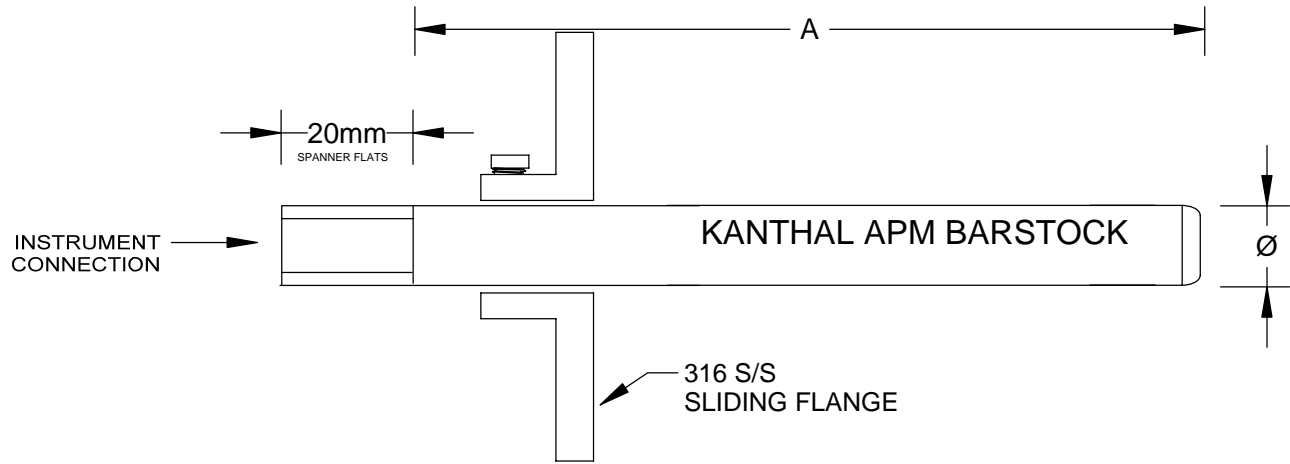

KANTHAL APM BARSTOCK - MAX CONTINUOUS OPERATING TEMPERATURE 1425°C

CUSTOM MADE THERMOWELLS
MACHINED IN AUSTRALIA BY
TEMPERATURE CONTROLS PTY LTD

CUT TO SIZE FROM THE
FOLLOWING STOCK LENGTHS

Material	Diameter	Stock Length
Kanthal APM	12.0mm Ø	700mm
Kanthal APM	16.0mm Ø	1,000mm
Kanthal APM	26.67mm Ø	800mm

BARSTOCK PARALLEL THERMOWELL (LITERATURE 1719 & 1718)

TEMPERATURE CONTROLS PTY LTD Certificate No: QEC 14412
ISO 9001

CONDITIONS

THIS DRAWING IS OUR EXCLUSIVE PROPERTY AND MUST NOT BE COPIED OR HANDED TO ANY OTHER PARTIES WITH OUT WRITTEN PERMISSION. IT SHALL BE RETURNED UPON REQUEST

TITLE

SIZE : A4	DATE : 05/09/12	DWG NO : SD 6028
SCALE : NTS	DRAWING BY R.B	REV : 00