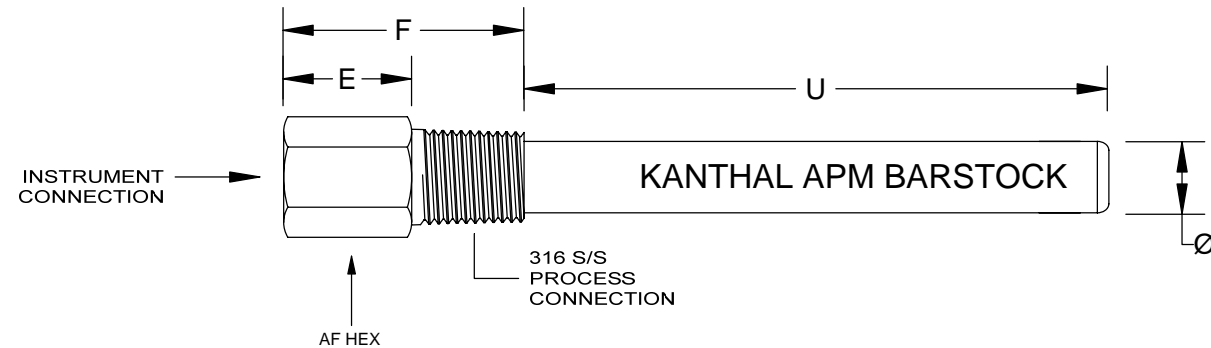

KANTHAL APM BARSTOCK - MAX CONTINUOUS OPERATING TEMPERATURE 1425°C

CUSTOM MADE THERMOWELLS
MACHINED IN AUSTRALIA BY
TEMPERATURE CONTROLS PTY LTD

CUT TO SIZE FROM THE
FOLLOWING STOCK LENGTHS

Material	Diameter	Stock Length
Kanthal APM	12.0mm Ø	700mm
Kanthal APM	16.0mm Ø	1,000mm
Kanthal APM	26.67mm Ø	800mm

BARSTOCK PARALLEL THERMOWELL (LITERATURE 1719 & 1718)

TEMPERATURE CONTROLS PTY LTD Certificate No: QEC 14412
ISO 9001

CONDITIONS

THIS DRAWING IS OUR EXCLUSIVE PROPERTY AND MUST NOT BE COPIED OR HANDED TO ANY OTHER PARTIES WITH OUT WRITTEN PERMISSION. IT SHALL BE RETURNED UPON REQUEST

TITLE

SIZE : A4	DATE : 05/09/12	DWG NO : SD 6028
SCALE : NTS	DRAWING BY R.B	REV : 00